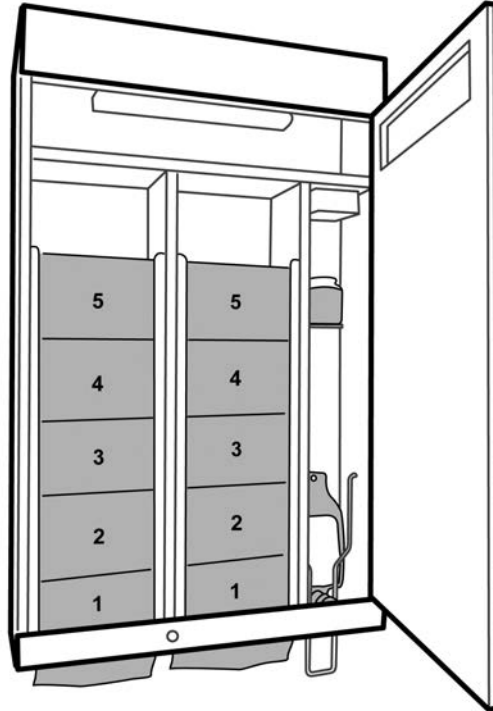

Satino

The only washroom mirror that reflects it's architecture

The smooth appearance of the all-in-one concept
upgrades every single washroom

Satino Multi Mirror

All the existing dispensers and mirrors become redundant with the placement of one or more Multi Mirrors. The all-in-one concept offers a mirror with a built-in reservoir for paper hand towels, soap and an air-freshener. Additionally, the ambient lighting on the upper side and the subtle front lighting provide a feeling of optimal luxury and comfort. The stylish design of the Multi Mirror upgrades every single washroom.

Economical

- less cleaning and refill necessary
- lower use of paper, optimal paper size

Social responsibility

- returnable and recyclable
- robust construction
- safe, laminated mirror

Connectable

The Multi Mirror can be placed individually or combined with more units, depending on the space. Each Multi Mirror contains almost 3000 paper hand towels so the frequency of refilling becomes much lower.

Measurements

96,5 x 60 x 14,5 cm (LxBxD)

230V (Horizon)

wood laminate or black MDF

Sustainability and Recyclability

The design of the Multi Mirror is based on the use of as many sustainable materials possible. They are put on the market in a lease construction (the users pay only for their use), or for sale with a residual value guarantee. Both possibilities are based on a return policy, after which the product is made suitable again to be put in the market.